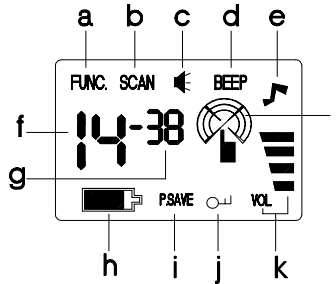

TK14

TK14-2CAS

Two radios with bonus Brunton® compass, clamshell package

TK14-1CAS
Single radio,
clamshell
package

TK14-1B
Single radio
package

LCD PANEL DISPLAY

- Function mode indicator
- Scan mode is activated
- Speaker is active
- Beep tone is active
- Talk confirmation tone is active
- Current channel selection
- Current PrivateTalk sub-channel selection
- Battery power level
- Power Save mode is activated
- Keypad lock feature is activated
- Volume level indicator
- Receive / Transmit indicator

CONTROLS & FUNCTIONS

- Flexible Antenna (fixed)**
- P-T-T (Push-To-Talk) Button** - Transmits your voice messages.
- Monitor / Backlight Button** - Checks activity on your channel before transmitting and backlights the LCD panel.
- LCD Panel** - Provides current channel selection information and radio status icons.
- Power Button** - Used to turn the radio on and off.
- Call Button** - Announces your call to other radio users on the same channel.
- Up / Down Buttons** - Selects radio channel and adjusts volume level.
- MODE / LOCK Button** - Allows radio status changes and locks keypad from accidental keypress.
- Speaker** - Allows received voice messages to be heard.
- Accessory Jack** - Used for optional radio accessories: lapel speaker / microphone with ear jack, ear bud speaker with in-line P-T-T and microphone. (Accessories sold separately).
- Belt Clip** - Secures radio to your belt, purse, backpack or other convenient location.
- Battery Compartment** - Houses 4 "AAA" sized alkaline, rechargeable Ni-Cad batteries, or a TruTalk rechargeable NiMH battery pack.
- Microphone** - Allows transmitted voice messages to be heard.