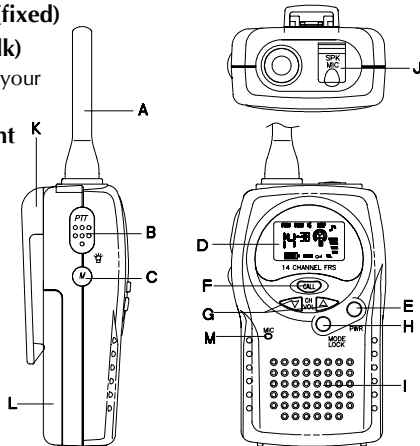

TK14

TK14-2CAS

Two radios with bonus Brunton® compass, clamshell package

TK14-1CAS
Single radio,
clamshell
package

TK14-1B
Single radio
package

LCD PANEL DISPLAY

- Function mode indicator
- Scan mode is activated
- Speaker is active
- Beep tone is active
- Talk confirmation tone is active
- Current channel selection
- Current PrivateTalk sub-channel selection
- Battery power level
- Power Save mode is activated
- Keypad lock feature is activated
- Volume level indicator
- Receive / Transmit indicator

CONTROLS & FUNCTIONS

- Flexible Antenna (fixed)**
- P-T-T (Push-To-Talk) Button** - Transmits your voice messages.
- Monitor / Backlight Button** - Checks activity on your channel before transmitting and backlights the LCD panel.
- LCD Panel** - Provides current channel selection information and radio status icons.
- Power Button** - Used to turn the radio on and off.
- Call Button** - Announces your call to other radio users on the same channel.
- Up / Down Buttons** - Selects radio channel and adjusts volume level.
- MODE / LOCK Button** - Allows radio status changes and locks keypad from accidental keypress.
- Speaker** - Allows received voice messages to be heard.
- Accessory Jack** - Used for optional radio accessories: lapel speaker / microphone with ear jack, ear bud speaker with in-line P-T-T and microphone. (Accessories sold separately).
- Belt Clip** - Secures radio to your belt, purse, backpack or other convenient location.
- Battery Compartment** - Houses 4 "AAA" sized alkaline, rechargeable Ni-Cad batteries, or a TruTalk rechargeable NiMH battery pack.
- Microphone** - Allows transmitted voice messages to be heard.